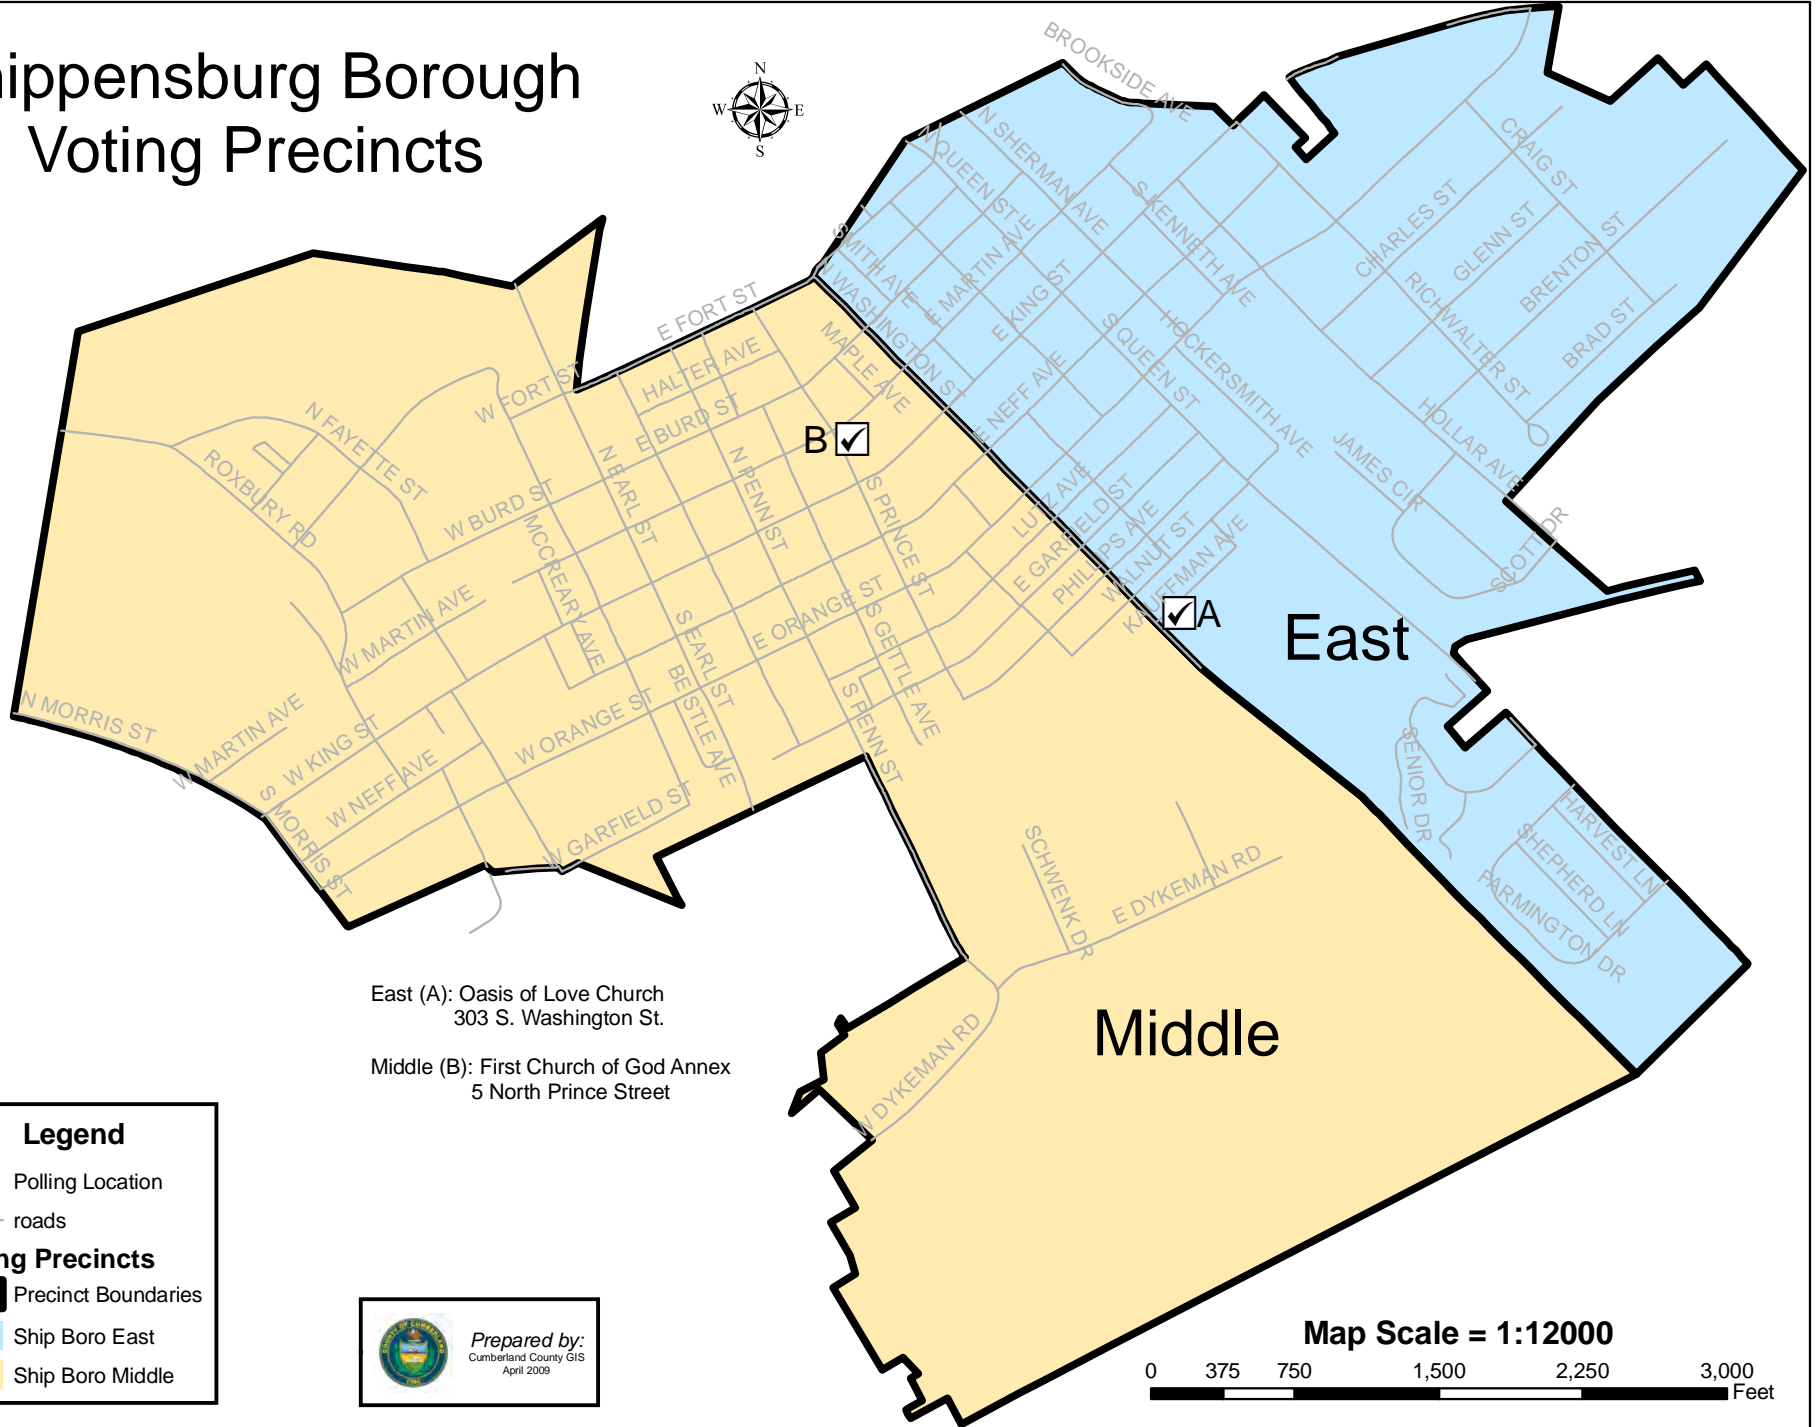

Shippensburg Borough Voting Precincts

East (A): Oasis of Love Church
303 S. Washington St.

Middle (B): First Church of God Annex
5 North Prince Street

Legend

- Polling Location
- roads

Voting Precincts

- Precinct Boundaries
- Ship Boro East
- Ship Boro Middle

Prepared by:
Cumberland County GIS
April 2009

Map Scale = 1:12000